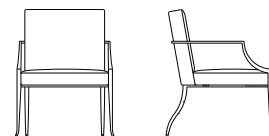

BERKELEY ARM CHAIR

MODERN LUXURY
collection

RICHARD MISHAAN
designer

24" x 27" x 32"
[61 x 69 x 81 cm]
(w * d * h)

SH: 17" [43 cm]
SD: 20.75" [53 cm]
AH: 24" [61 cm]

COM: 2 M
COL: 45sqft

Burnished Bronze Powder Coat
(1413)